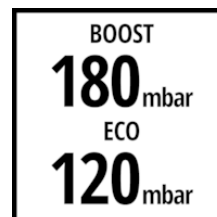

BATTERY COVER

E-CASE COMPATIBLE

SUCTION HOSE & ACCESSORY STORAGE

CARRYING BELT

Technical Data

- | | |
|----------------------------|-----------|
| - Suction hose length | 180 cm |
| - Suction hose diameter | 36 mm |
| - Vessel capacity | 10 L |
| - Suction power max. | 180 mbar |
| - PXC battery voltage | 18 V |
| - Sound pressure level Lpa | 71 dB (A) |