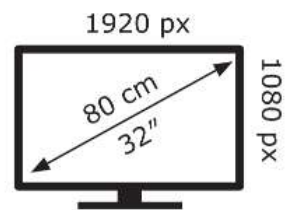

TCL

32S5400AFKX1

27 kWh/1000h

ABCDEF**G**

45 kWh/1000h

2019/2013

TCL

32S5400AFX1

27 kWh/1000h

ABCDEF**G**

45 kWh/1000h

2019/2013