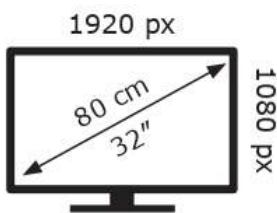

TCL

32S5400AFKX1

27 kWh/1000h

ABCDEF**G**

45 kWh/1000h

2019/2013

TCL

32S5400AFX1