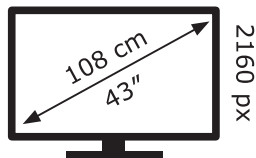

LG Electronics

43UQ76906LE

54 kWh/1000h

ABCDEF**G**

80 kWh/1000h

3840 px

2019/2013