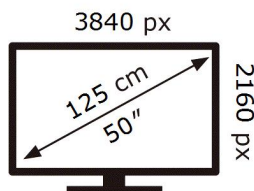

UE50CU7100K

71 kWh/1000h

ABCDEF **G**

127 kWh/1000h

2019/2013